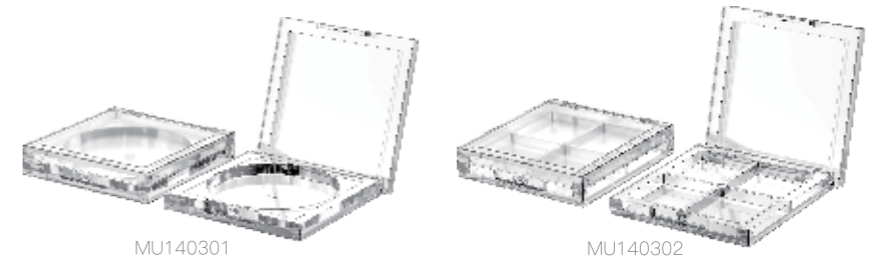

MU140301

MU140302

MU140301/MU140302 PET/PETG

Dimension: 64.1*64.2*13.5mm
Pan Dimension: 25.7*25.7*4.5mm