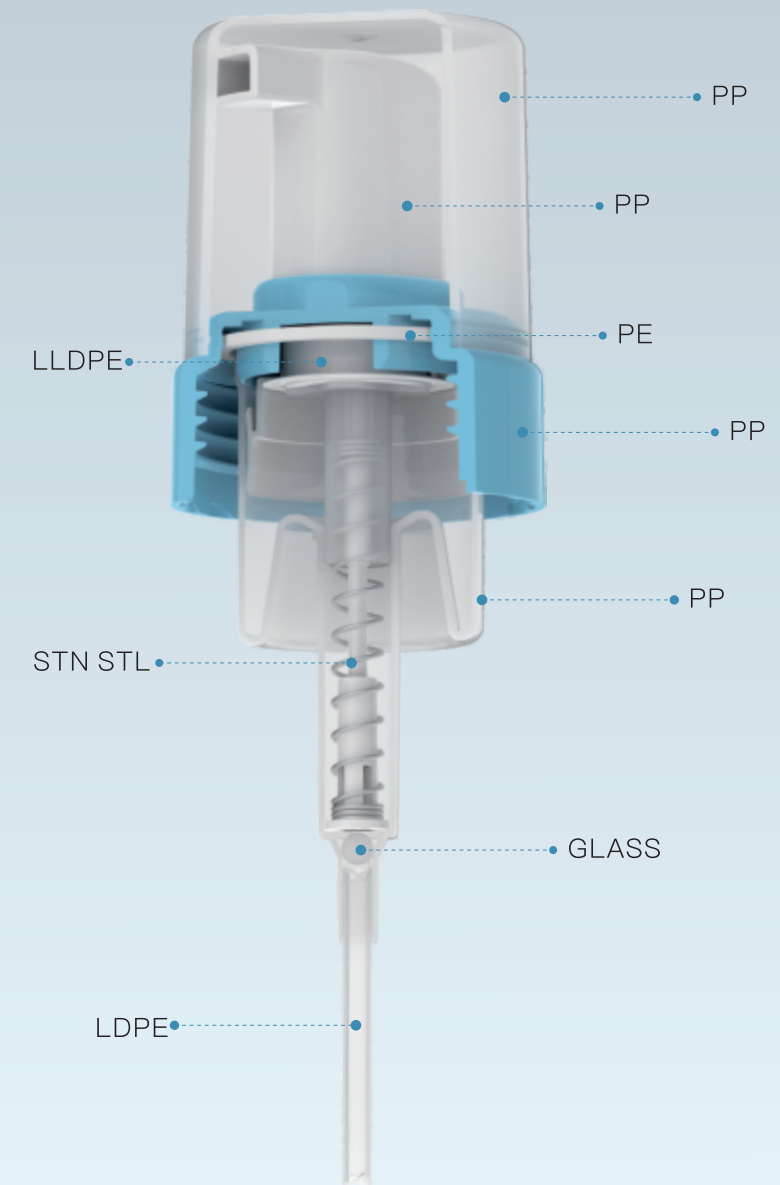

FOAM PUMP

501/502/503/504

TRIGGER
SPRAYER

LOTION
PUMP

FRAGRANCE
PUMP

FINE
MIST
SPRAYER

TREATMENT
PUMP

FOAM
PUMP

SPRAYER
BOTTLE

DISC
TOP
CAP