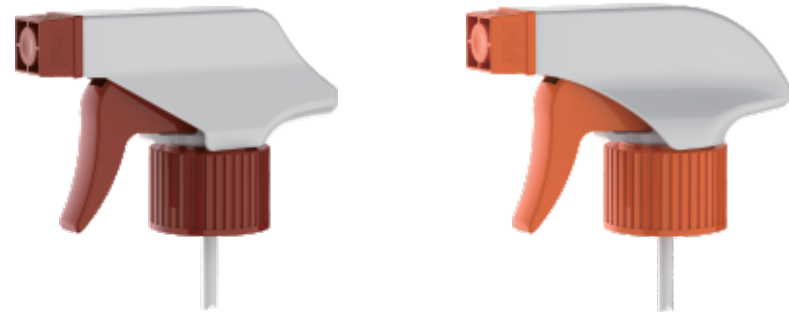

FINE
MIST
SPRAYER

TREATMENT
PUMP

FOAM
PUMP

SPRAYER
BOTTLE

DISC
TOP
CAP

TRIGGER SPRAYER

101
Series

Discharge Rate:
0.80±15%ml/T