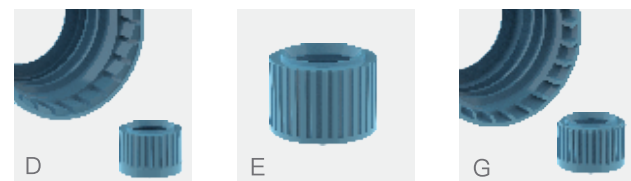

D 28/410 (WAX)   E 28/410   G 28/410 (WAX)