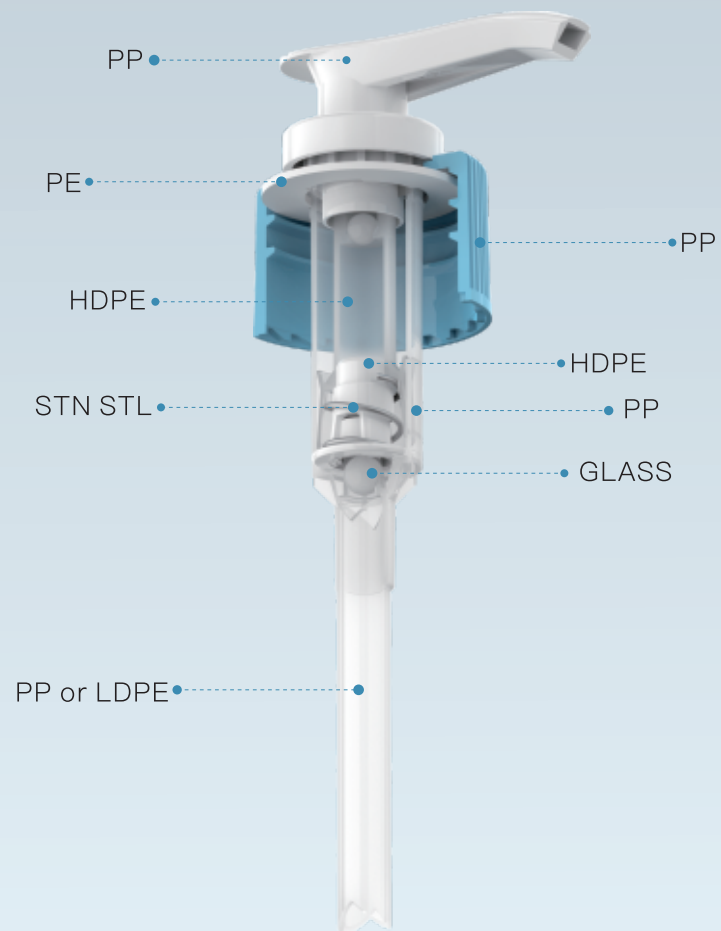

LOTION PUMP

301/302/304/308/309/311/312

ALL PLASTIC LOTION PUMP

311
Series

All Plastic

Discharge Rate:
2.00±15%ml/T

Closure Options

TRIGGER
SPRAYER

LOTION
PUMP

FRAGRANCE
PUMP

FINE
MIST
SPRAYER

TREATMENT
PUMP

FOAM
PUMP

SPRAYER
BOTTLE

DISC
TOP CAP