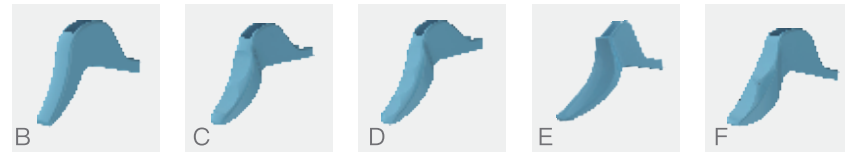

LM-101J

LM-101K

Nozzle Options

A Spray/Stream B ON/OFF Foam C Spray/Stream D Spray/Spray H Spray/Foam L Plastic Mesh Foam

Trigger Options

B Normal Trigger C Two Finger Trigger D Three Finger Trigger E Normal Trigger F Two Finger Trigger