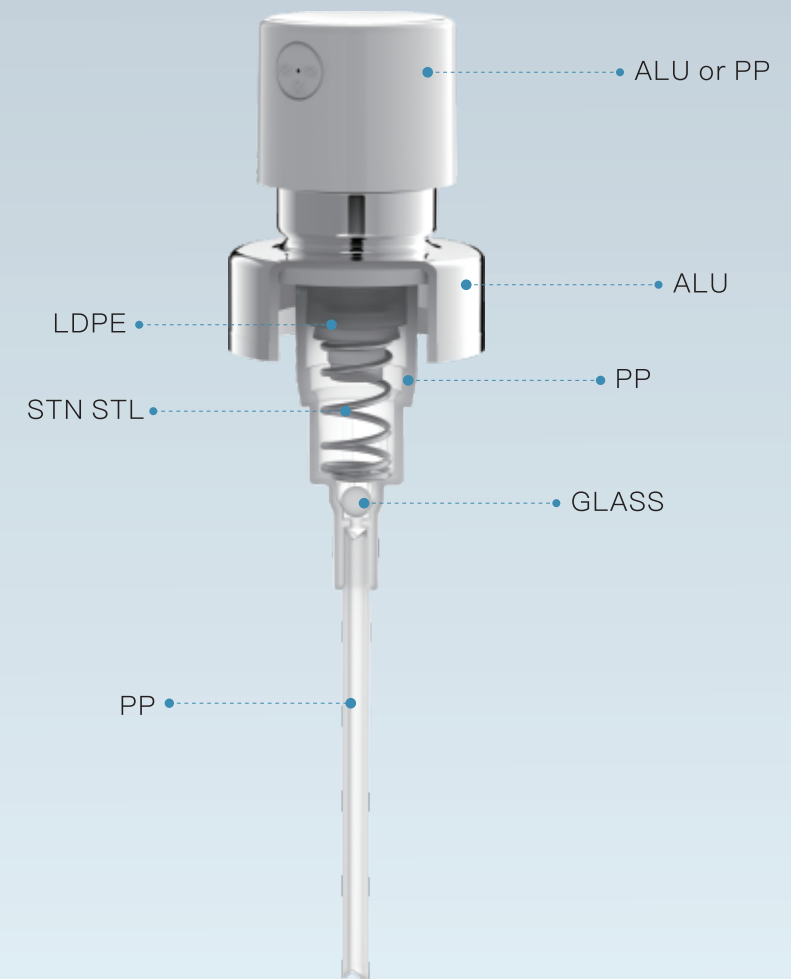

FRAGRANCE PUMP

401/402/403/404/406
407/408/409

TRIGGER
SPRAYER

LOTION
PUMP

FRAGRANCE
PUMP

FINE
MIST
SPRAYER

TREATMENT
PUMP

FOAM
PUMP

SPRAYER
BOTTLE

DISC
TOP CAP