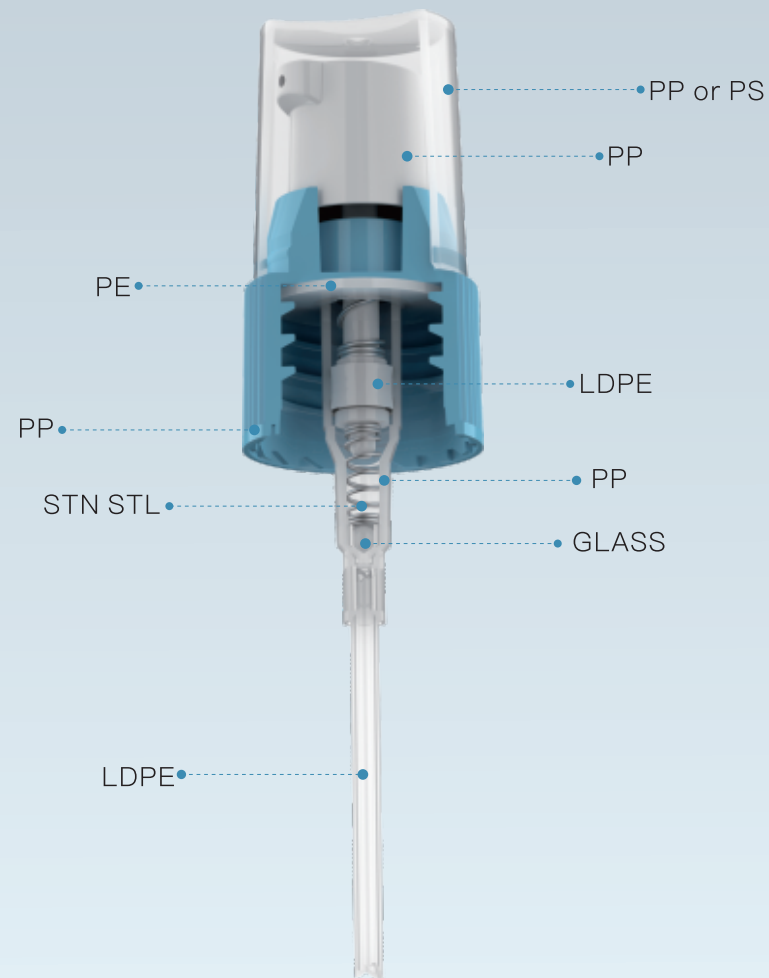

TREATMENT PUMP

801/802/803

TREATMENT PUMP

801 Series

Discharge Rate:
0.13±15%ml/T

Lid Options

Closure Options

TRIGGER
SPRAYER

LOTION
PUMP

FRAGRANCE
PUMP

FINE
MIST
SPRAYER

TREATMENT
PUMP

FOAM
PUMP

SPRAYER
BOTTLE

DISC
TOP CAP