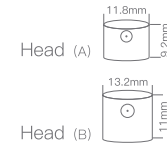

20/400
LM-402A

15/400
LM-402B

18/400
LM-402B

20/400
LM-402B

FRAGRANCE PUMP

403 Series

Small Housing

Discharge Rate:
0.05±0.01ml/T