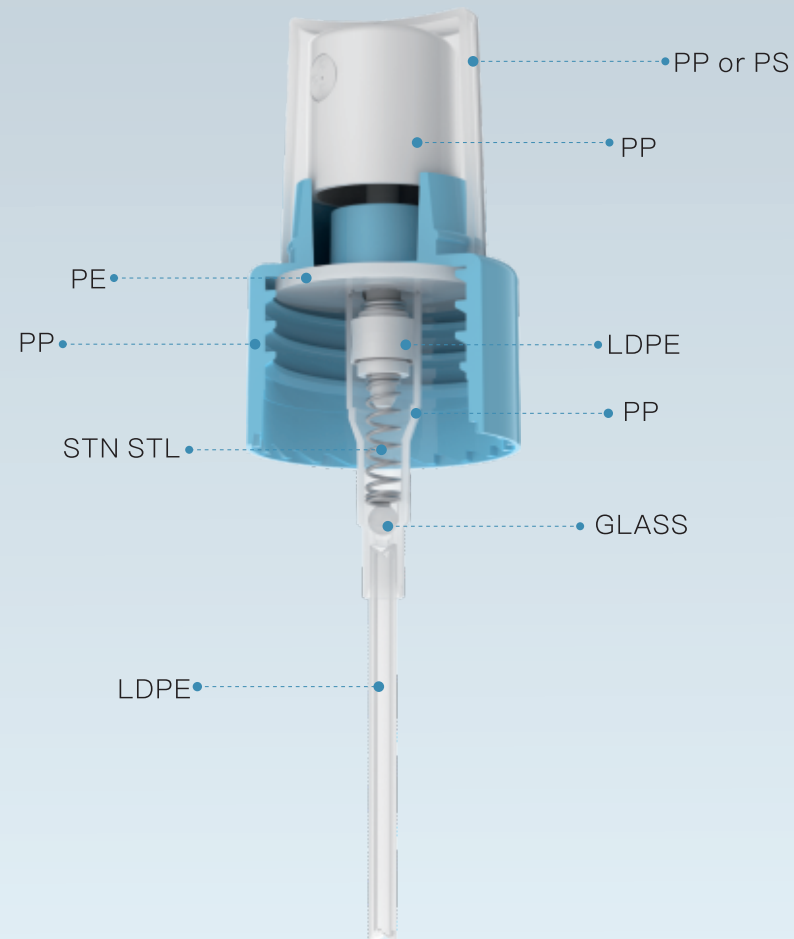

FINE MIST SPRAYER

601/602/603/604/605/606/607/608
609/611/612

FINE MIST SPRAYER

601 Series

Discharge Rate:
0.13±15%ml/T

Lid Options

602 Series

Discharge Rate:
0.13±15%ml/T

TRIGGER
SPRAYER

LOTION
PUMP

FRAGRANCE
PUMP

FINE
MIST
SPRAYER

TREATMENT
PUMP

FOAM
PUMP

SPRAYER
BOTTLE

DISC
TOP
CAP