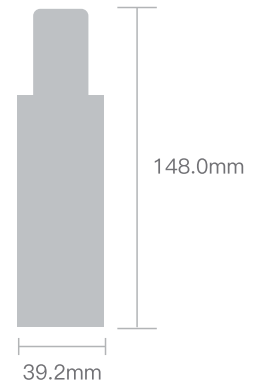

TRIGGER
SPRAYER

LOTION
PUMP

FRAGRANCE
PUMP

FINE
MIST
SPRAYER

TREATMENT
PUMP

FOAM
PUMP

SPRAYER
BOTTLE

DISC
TOP
CAP