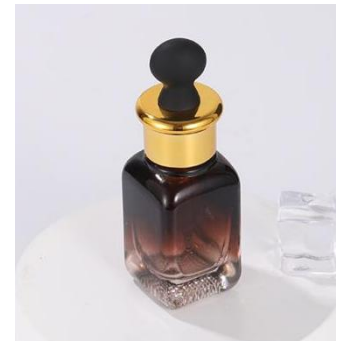

**Name:**30ml pink glass dropper bottle with white or black dropper  
**Material:**glass+silicone head  
**Color:**pink clear

**Name:**30ml serum dropper bottle with golden silver collar  
**Material:**glass+silicone head  
**Color:**golden silver

**Name:**30ml straight cylindrical amber clear frosted dropper bottle  
**Material:**glass+silicone head  
**Color:**amber clear frosted

**Name:**50ml serum dropper bottle  
**Material:**glass+silicone head  
**Color:**green

**Name:**10ml 20ml 30ml 40ml 50ml serum dropper bottle  
**Material:**glass+silicone head  
**Color:**golden collar

**Name:**30ml serum dropper bottle  
**Material:**glass+silicone head  
**Color:**black silver golden

**Name:**30ml hexagonal dropper bottle  
**Material:**glass+silicone head  
**Color:**golden collar

**Name:**20ml square serum dropper bottle  
**Material:**glass+silicone head  
**Color:**gradient brown